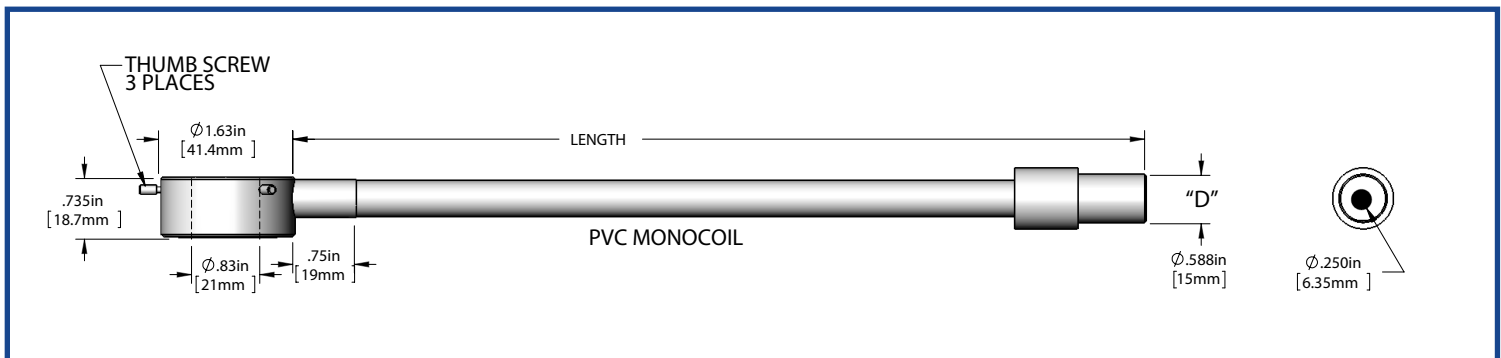

MA4 Series- Black Anodized Housing, PVC Monocoil Sheathing

Fits: 5-20 mm Objectives • Mounting: 3 Thumb Screws • Working Distance: .2in. – 1.0in.

Model	Part #	Cable Length	End Tip Dia. "D"	Light Source Adapter .590 (15mm) Input	Light Source Adapter 1.00 (25mm) Input	Optional Polarizer
MA436	002190020036	36" (914mm)	.311" (7.9mm)	SX-6B	SX-6, MX-6	MA4-PLZ 010090570002
MA436M	002190160036	36" (914mm)	.588" (15mm)	Direct Fit	SX-13	
MA448	002190020048	48" (1219mm)	.311" (7.9mm)	SX-6B	SX-6, MX-6	
MA448M	002190160048	48" (1219mm)	.588" (15mm)	Direct Fit	SX-13	
MA460	002190020060	60" (1524mm)	.311" (7.9mm)	SX-6B	SX-6, MX-6	
MA472	002190020072	72" (1827mm)	.311" (7.9mm)	SX-6B	SX-6, MX-6	
MA496	002190020096	96" (2438mm)	.311" (7.9mm)	SX-6B	SX-6, MX-6	

MA4 - - M Dimensions: