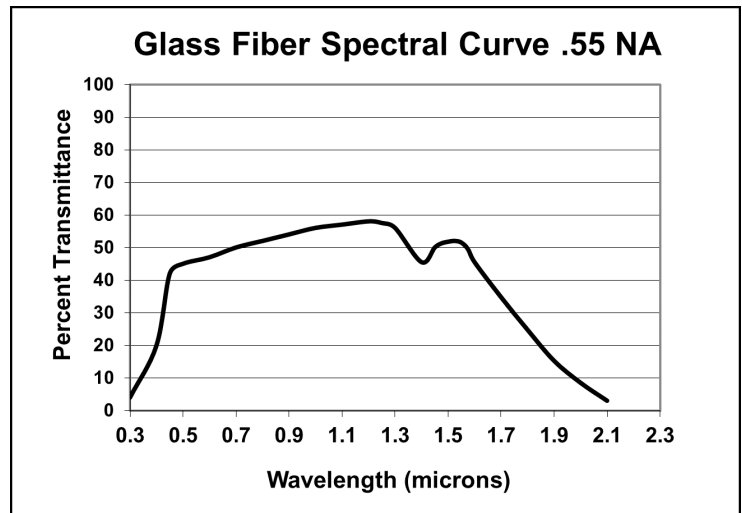

MA436 Ringlight