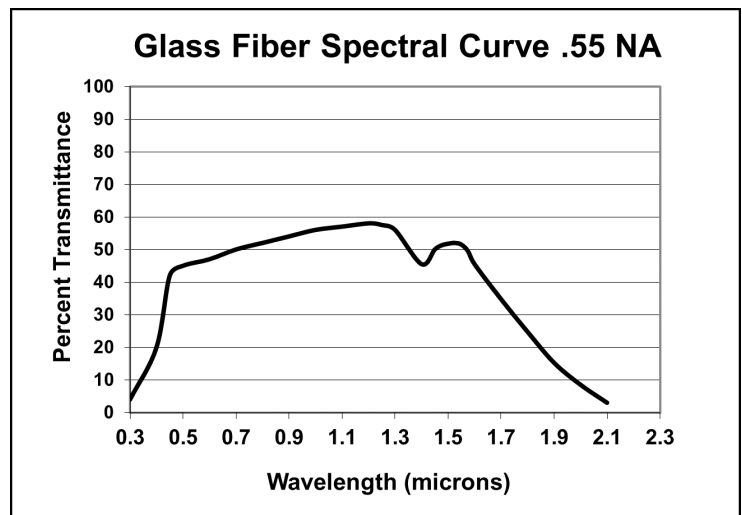

MA31 Series

Ringlight

Dolan-Jenner's mini annular ring lights provide excellent uniformity, intense shadow-free on-axis lighting and are especially useful when imaging or inspecting highly reflective objects. The mini ring light Illumination Systems provide high intensity illumination at the highest magnification and long working distances without light adjustment when refocusing or when zoom features are used. The fiber optic system will eliminate the clutter and head radiation of multiple conventional light sources.

Type MA31 is a mini-annular fiber optic for low power objectives of standard compound microscopes having a maximum diameter of 1.55 inches (39mm). This unit provides brilliant, cool 360 degrees' incident illumination at working distances of 2.7 to 4.5 inches (69 to 114mm) to expand the capabilities of the microscope in viewing, inspection, and photography of opaque specimens. Fits objective lenses 28 to 39mm diameter.

To further reduce specular reflections from shiny surfaces, ring lights can be used in combination with a polarizer and analyzer.

PRODUCT SPECIFICATIONS	
Fiber Material	Borosilicate Glass
Numerical Aperture	0.55 nominal
Acceptance (cone) Angle	68 degrees nominal
Fiber Bundle Diameter	0.333"
Temperature Rating	225°F
Packing Fraction	82% nominal
Sheathing Material	Stainless Steel Metal Hose
Bend Radius	3.0"
Ring Light Head Housing Material	Black Anodized Aluminum
Input End Ferrule Material	303 Stainless Steel
Mounting Type	3 No-mar Thumbscrews
RoHS	Non Applicable
Accessories (Optional)	MA31-PLZ Analyzer Polarizer
Warranty	12 Months