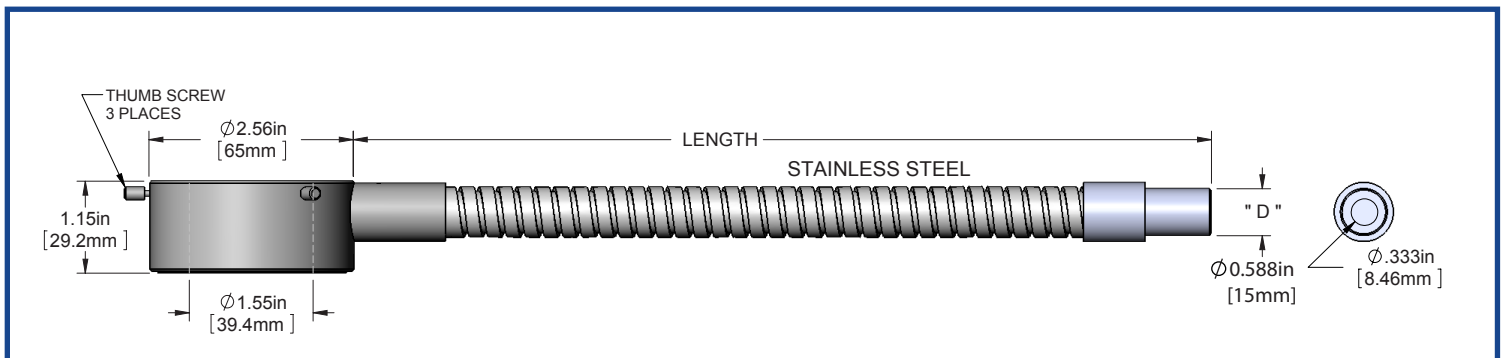

MA31 Series- Black Anodized Housing, Stainless Steel Sheathing

Fits: 28- 38mm Objectives • Mounting: 3 Thumb Screws • Working Distance: 2.73in. – 4.5in.

Model	Part #	Cable Length	End Tip Dia. "D"	Light Source Adapter .590 (15mm) Input	Light Source Adapter 1.00 (25mm) Input	Optional Polarizer
MA3136	SK5303	36	.562	N/A	SX-10, MX-10	MA31-PLZ 010090570000
MA3136M	700008190036	36	.588	Direct Fit	SX-13	
MA3148	SK53030048	48	.562	N/A	SX-10, MX-10	
MA3160	SK53030060	60	.562	N/A	SX-10, MX-10	
MA3172	SK53030072	72	.562	N/A	SX-10, MX-10	
MA3172M	700008190072	72	.588	Direct Fit	SX-13	

MA31 -- M Dimensions: