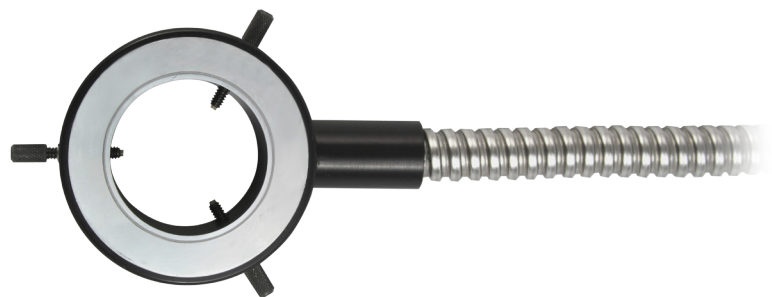

MA31 Series

Ringlight

Dolan-Jenner's mini annular ring lights provide excellent uniformity, intense shadow-free on-axis lighting and are especially useful when imaging or inspecting highly reflective objects. The mini ring light Illumination Systems provide high intensity illumination at the highest magnification and long working distances without light adjustment when refocusing or when zoom features are used. The fiber optic system will eliminate the clutter and head radiation of multiple conventional light sources.

Type MA31 is a mini-annular fiber optic for low power objectives of standard compound microscopes having a maximum diameter of 1.55 inches (39mm). This unit provides brilliant, cool 360 degrees' incident illumination at working distances of 2.7 to 4.5 inches (69 to 114mm) to expand the capabilities of the microscope in viewing, inspection, and photography of opaque specimens. Fits objective lenses 28 to 39mm diameter.

To further reduce specular reflections from shiny surfaces, ring lights can be used in combination with a polarizer and analyzer.

PRODUCT SPECIFICATIONS	
Fiber Material	Borosilicate Glass
Numerical Aperture	0.55 nominal
Acceptance (cone) Angle	68 degrees nominal
Fiber Bundle Diameter	0.333"
Temperature Rating	225°F
Packing Fraction	82% nominal
Sheathing Material	Stainless Steel Metal Hose
Bend Radius	3.0"
Ring Light Head Housing Material	Black Anodized Aluminum
Input End Ferrule Material	303 Stainless Steel
Mounting Type	3 No-mar Thumbscrews
RoHS	Non Applicable
Accessories (Optional)	MA31-PLZ Analyzer Polarizer
Warranty	12 Months

Mi-152 Illuminator
MA3136 Ringlight
MX-10 Adaptor

MA3136 Ringlight

MA31 Series- Black Anodized Housing, Stainless Steel Sheathing

Fits: 28- 38mm Objectives • Mounting: 3 Thumb Screws • Working Distance: 2.73in. – 4.5in.