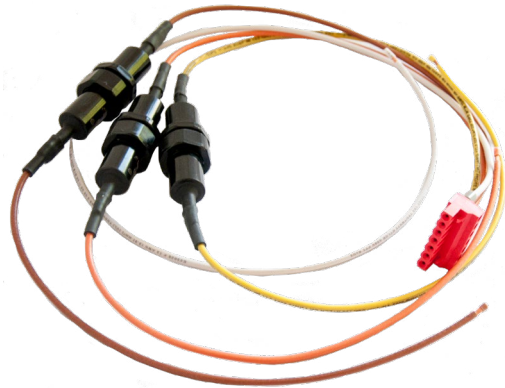

Power Patrol Fused Leads Fused Lead Assembly

The fast blow fused leads are 29 inches and have two input ranges: 480V and 208V. Fuses provided by the factory are rated 4/10 AMP at 600 VAC. Replace only with fuses of the same type and rating. The terminal block can be connected directly to the Power Patrol.

DIMENSIONS

480V

208V

ORDERING INFORMATION

Model	Description
SPP-ACC-Fuse-480	Fuse Leads 480 VAC
SPP-ACC-Fuse-208	Fuse Leads 208 VAC