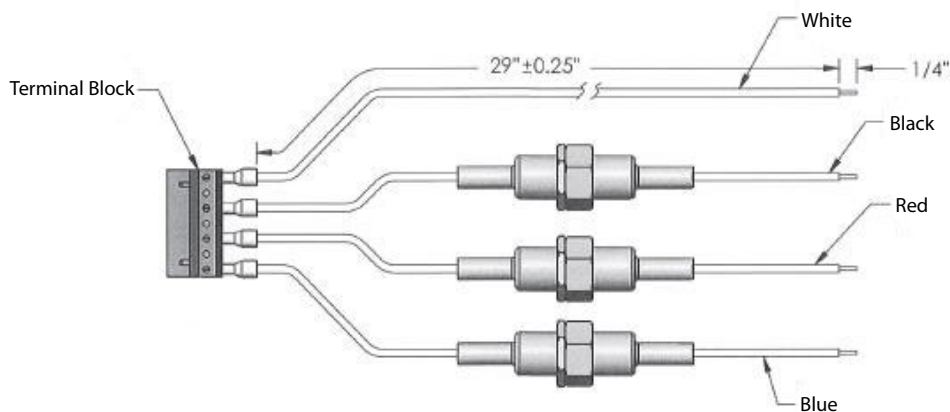

Power Patrol Fused Leads Fused Lead Assembly

The fast blow fused leads are 29 inches and have two input ranges: 480V and 208V. Fuses provided by the factory are rated 4/10 AMP at 600 VAC. Replace only with fuses of the same type and rating. The terminal block can be connected directly to the Power Patrol.

DIMENSIONS

480V

208V

ORDERING INFORMATION

Model	Description
SPP-ACC-Fuse-480	Fuse Leads 480 VAC
SPP-ACC-Fuse-208	Fuse Leads 208 VAC