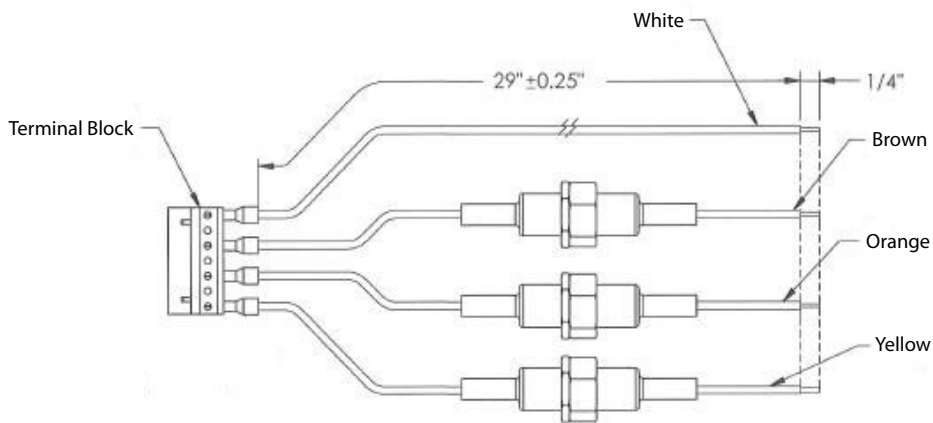

Power Patrol Fused Leads Fused Lead Assembly

The fast blow fused leads are 29 inches and have two input ranges: 480V and 208V. Fuses provided by the factory are rated 4/10 AMP at 600 VAC. Replace only with fuses of the same type and rating. The terminal block can be connected directly to the Power Patrol.

DIMENSIONS

480V

208V

ORDERING INFORMATION

Model	Description
SPP-ACC-Fuse-480	Fuse Leads 480 VAC
SPP-ACC-Fuse-208	Fuse Leads 208 VAC